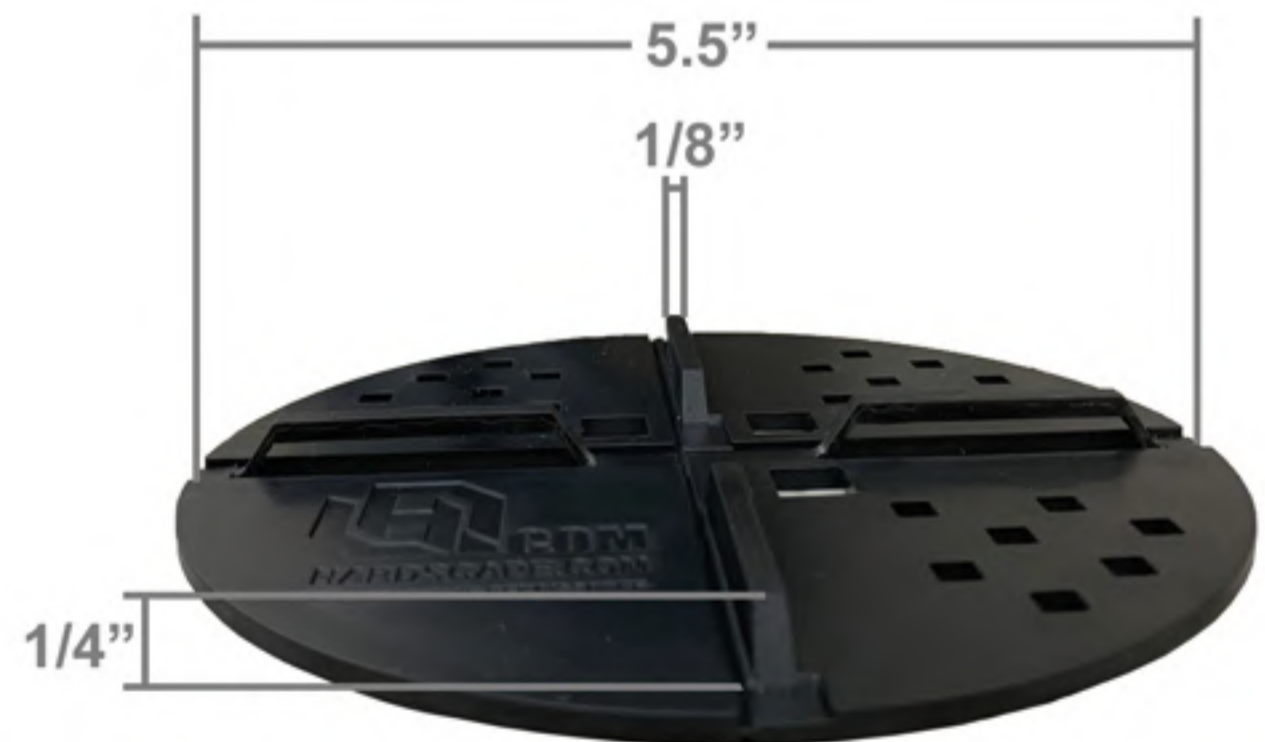

## Sizes

- ✓ Won't tip, twist, or compress.
- ✓ Precision cut for accuracy.
- ✓ For aligning marble, granite, porcelain, and large format tile .
- ✓ Provide quick, professional-looking results .
- ✓ Accurately sized for uniform spacing.
- ✓ Easy to Use