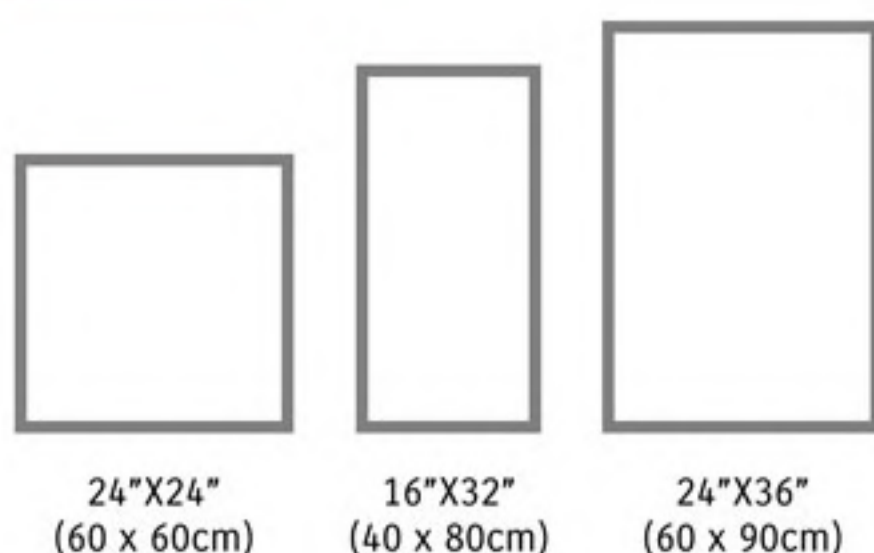

SIZES

CONTACT US

- **+1 888-513-6374**
- **info@hardscape.com**
- **www.hardscape.com**